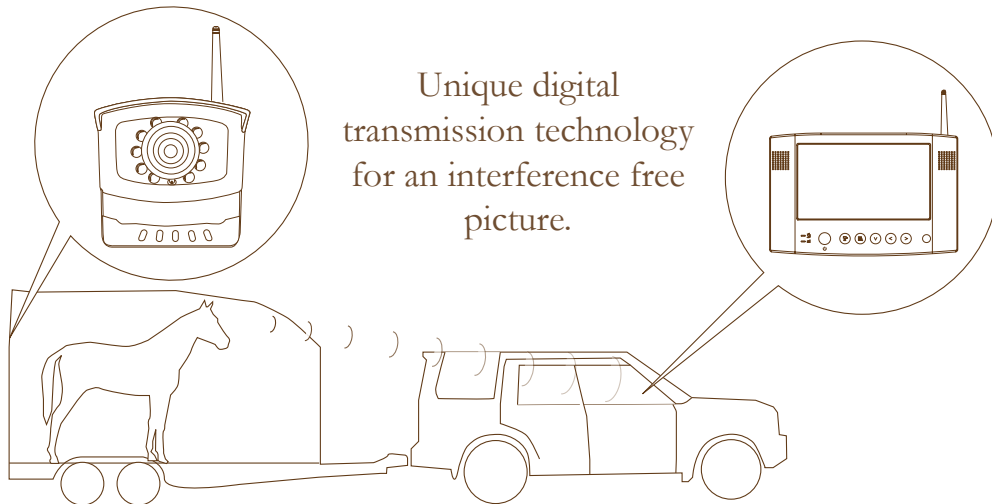

trailerCam™

Digital 7"

Reliable and interference free horse transport overview

Robust and wireless wide-angle camera enables overview in all types of horse transports and in all types of light conditions. Unique transmission technology guarantees a sturdy picture free from interference. In addition, an extra antenna is included. The antenna can be placed 2 m from the camera to get the best possible broadcast.

Complete package, easy to install and easy to use! Safety for both you and your horse. Suitable also for larger horse transports.

The trailerCam™ wide angle lens covers several horses in the same picture.

Clear and sturdy picture on the 7" LCD-screen in all conditions.

How it works:

Step by step:

1. The camera is mounted in the horse transport.
2. Wireless transmission of the picture without interference.
3. A 7" LCD-screen provides you with a perfect overview of your horse.

Facts:

- 1 Camera with the following features: Wireless, digital, up to 25m² night vision, 82° lens, waterproof (IP66)
 - 1 Camera mounting foot with screws
 - 1 Small antenna for the camera
 - 1 large 5dBi antenna with 2m cable and L-shaped bracket for mounting
 - 1 Wireless digital LCD-monitor
 - 1 Monitor suction cup
 - 1 Remote control for the monitor
 - 1 Cigarette adaptor for the monitor
 - 1 Alternative cable kit for the monitor
 - 1 AV cable for connecting the monitor to a TV/external display
- » Easy to install in every trailer
 - » Practical and robust construction
 - » Stable and interference free transmission
 - » Possibility to add up to 3 extra cameras (4 in total)
 - » Mirror mode
 - » Operating temperature -20° till +50°C
 - » Clear instructions in English enclosed