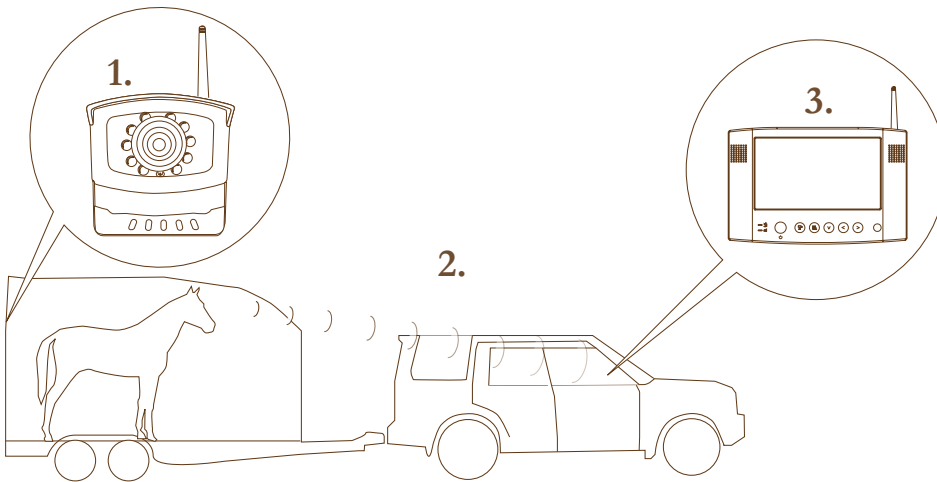

trailerCam™

Digital 7"

Reliable and interference free horse transport overview

Robust and wireless wide-angle camera enables overview in all types of horse transports and in all types of light conditions. Unique transmission technology guarantees a sturdy picture free from interference. In addition, an extra antenna is included. The antenna can be placed 2 m from the camera to get the best possible broadcast.

Complete package, easy to install and easy to use! Safety for both you and your horse. Suitable also for larger horse transports.

The trailerCam™ wide angle lens covers several horses in the same picture.

Clear and sturdy picture on the 7" LCD-screen in all conditions.

How it works:

Step by step:

1. The camera is mounted in the horse transport.
2. Wireless transmission of the picture without interference.
3. A 7" LCD-screen provides you with a perfect overview of your horse.

Facts:

- 1 Camera with the following features: Wireless, digital, up to 25m² night vision, 82° lens, waterproof (IP66)
 - 1 Camera mounting foot with screws
 - 1 Small antenna for the camera
 - 1 large 5dBi antenna with 2m cable and L-shaped bracket for mounting
 - 1 Wireless digital LCD-monitor
 - 1 Monitor suction cup
 - 1 Remote control for the monitor
 - 1 Cigarette adaptor for the monitor
 - 1 Alternative cable kit for the monitor
 - 1 AV cable for connecting the monitor to a TV/external display
- » Easy to install in every trailer
 - » Practical and robust construction
 - » Stable and interference free transmission
 - » Possibility to add up to 3 extra cameras (4 in total)
 - » Mirror mode
 - » Operating temperature -20° till +50°C
 - » Clear instructions in English enclosed